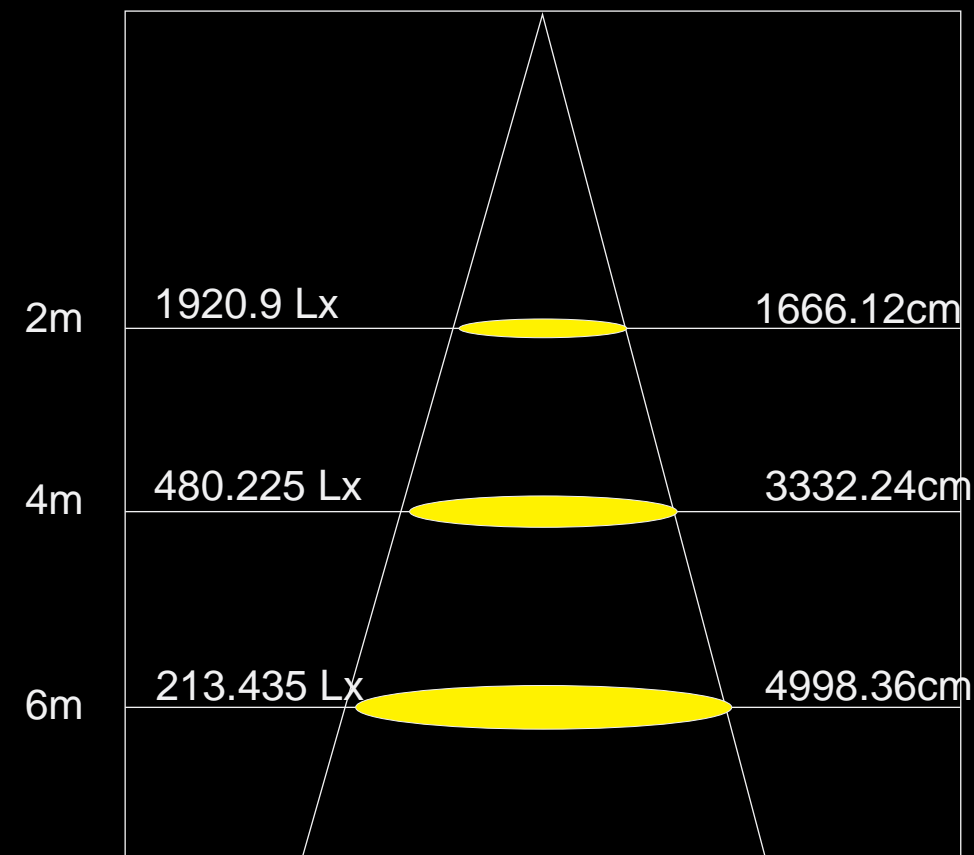

5 MEANWELL HBG DRIVER *years warranty*

DELICATE WORKMANSHIP

Excellent heat dissipation
The radiator controls the
temperature of lamp under 50°C

LED
HIGHBAY
TERMINATOR
series

Model:	CCT:	Luminous:	Light color:
YH-HB001-70W	2700-3300K	14700 LM	Warm white
	3800-4600k	15050 LM	Pure white
	5500-6500K	15260 LM	Cool white
YH-HB001-100W	2700-3300K	21000 LM	Warm white
	3800-4600k	21500 LM	Pure white
	5500-6500K	21800 LM	Cool white

CRI 75
Voltage:100-240V
Power factor: PF>0.95
Beam angle=120°

100W

70W