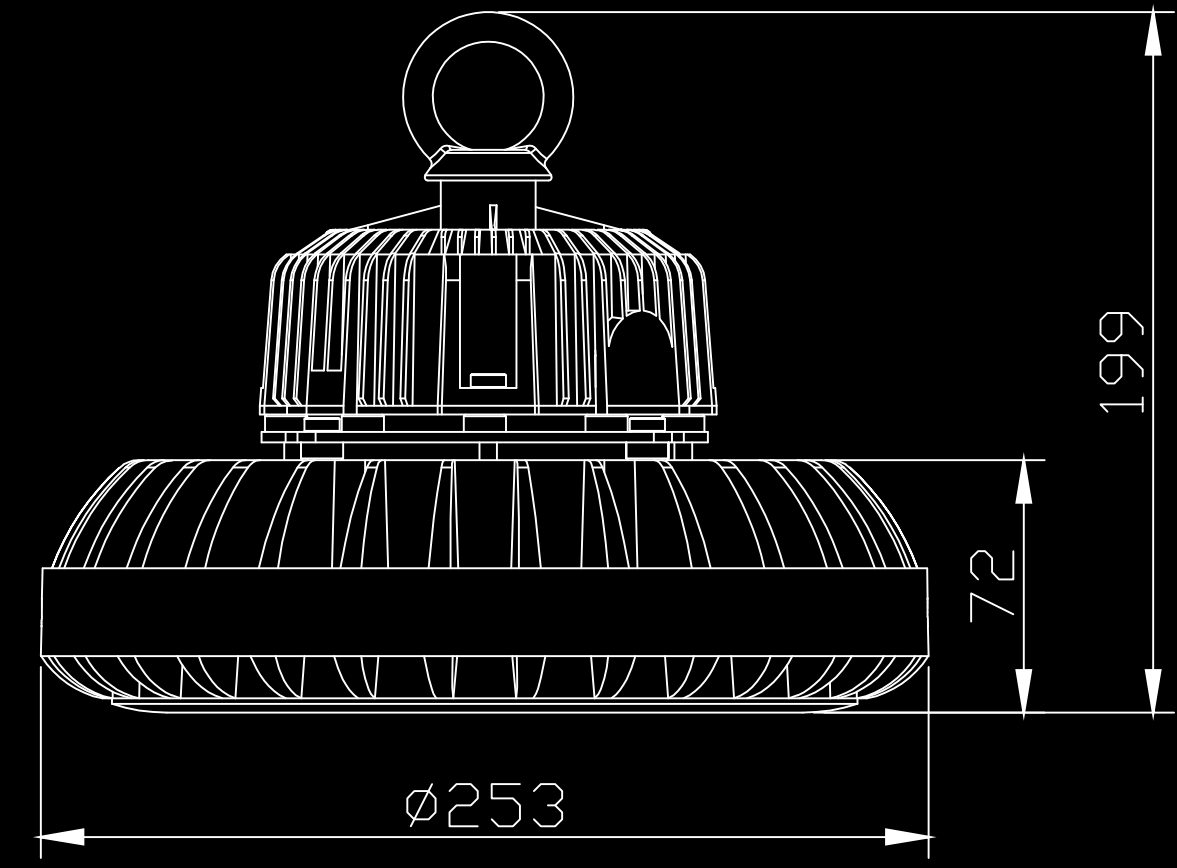

**220
LM/W**

IP65

MW HBG driver
MEAN WELL

LED TERMINATOR **series**

HIGH BAY
KING OF THE HIGH BAY

LEDempire
The new age of lighting

IP65   LM-79
LM-80

THE LEDs AND LED HIGH BAY UTILITY MODEL PATENT

PATENT FOR HIGH LUMINANCE LEDs

PATENT FOR LED HIGH BAY

AFTER TRANSFORMERS SERIES ANOTHER MASTERPIECE

70W=160W NORMAL BRIDGELUX LED=300W HID
100W=220W NORMAL BRIDGELUX LED=400W HID

220 LM/W

IP65

THE GLORY OF THE KING
Absolute water proofing

CRI 75
Voltage:100-240V
Power factor: PF>0.95
Beam angle=120°

100W

70W